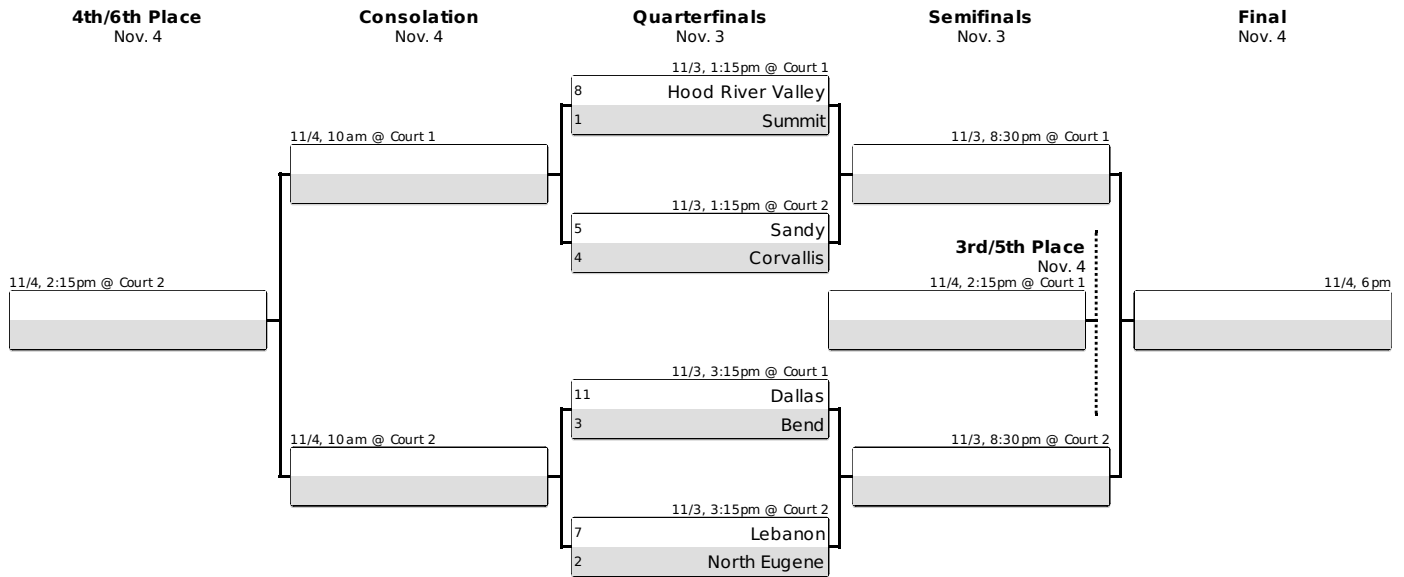

2017 OSAA / U.S. Bank / Les Schwab Tires 5A Volleyball State Championship

November 3-4, Liberty High School, Hillsboro

Round 1
Oct. 28

10/28, 2pm	
16 Central	0
1 Summit	3
25-19, 25-16, 25-20	

10/28, 4pm	
9 Wilsonville	0
8 Hood River Valley	3
26-24, 30-28, 26-24	