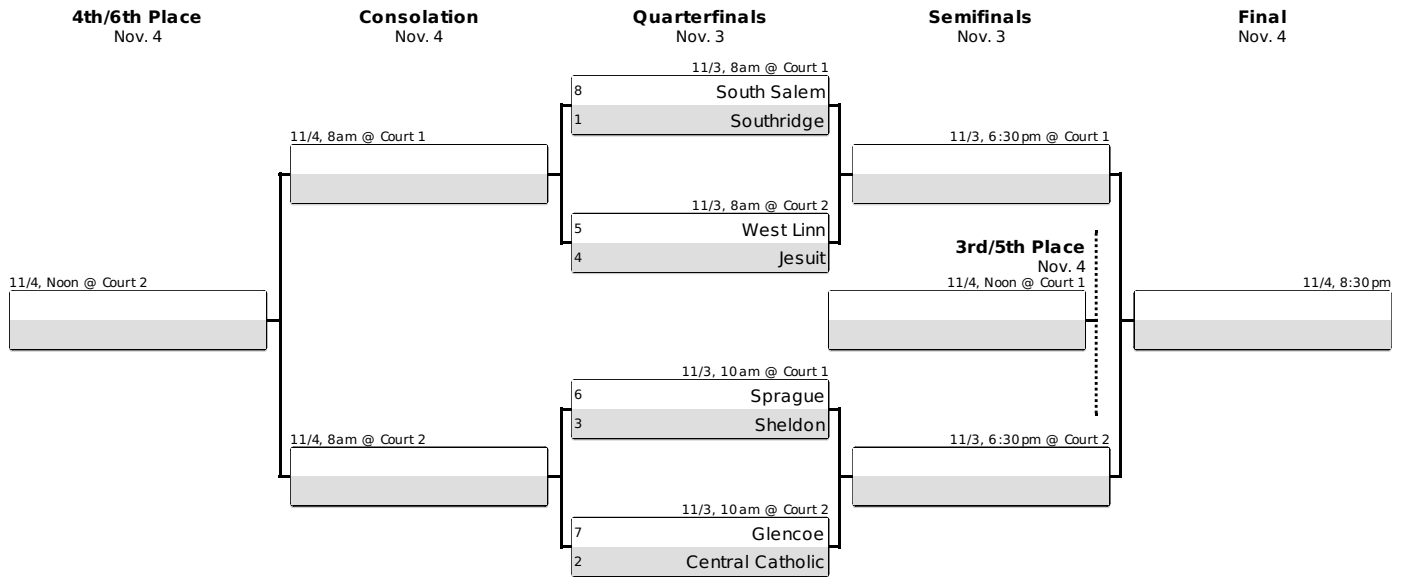

2017 OSAA / U.S. Bank / Les Schwab Tires 6A Volleyball State Championship

November 3-4, Liberty High School, Hillsboro

Round 1 Oct. 25	Round 2 Oct. 28	Round 2 Oct. 28	Round 1 Oct. 25
10/25, 6:30pm 32 South Eugene 0 1 Southridge 3 25-12, 25-11, 25-17 10/25, 7pm 17 Lake Oswego 1 16 Oregon City 3 25-20, 25-27, 25-16, 28-26 10/25, 6:30pm 24 Westview 0 9 Clackamas 3 25-9, 25-14, 25-13 10/25, 6:30pm 25 Aloha 0 8 South Salem 3 25-20, 25-13, 25-13 10/25, 6:30pm 28 West Salem 0 5 West Linn 3 25-16, 25-22, 25-18 10/25, 6:30pm 21 McMinnville 0 12 Sunset 3 25-16, 25-19, 25-18 10/25, 6pm 20 Liberty 0 13 Lincoln 3 25-16, 25-13, 29-27 10/25, 6:30pm 29 Willamette 0 4 Jesuit 3 25-8, 25-14, 25-10	10/28, 6pm 16 Oregon City 0 1 Southridge 3 25-9, 25-17, 25-15 10/28, 5:30pm 9 Clackamas 2 8 South Salem 3 16-25, 20-25, 25-20, 25-16, 15-13 10/28, 6pm 12 Sunset 2 5 West Linn 3 25-21, 21-25, 25-9, 16-25, 15-8 10/28, 4pm 13 Lincoln 0 4 Jesuit 3 25-7, 25-14, 25-15	10/27, 6pm 0 Roseburg 14 3 Sheldon 3 25-23, 25-17, 25-15 10/28, 6:30pm 2 West Albany 11 3 Sprague 6 25-16, 21-25, 25-17, 19-25, 15-10 10/28, 3:30pm 0 North Medford 10 3 Glencoe 7 25-20, 25-23, 25-21 10/28, 5pm 0 Barlow 18 3 Central Catholic 2 25-18, 25-20, 25-16	10/25, 6:30pm 0 McNary 30 3 Sheldon 3 25-16, 25-17, 25-20 10/25, 6pm 0 Wilson 19 3 Roseburg 14 25-22, 25-21, 25-21 10/25, 6:30pm 0 Grant 22 3 West Albany 11 25-12, 25-15, 25-10 10/25, 7pm 0 Tualatin 27 3 Sprague 6 25-22, 25-14, 29-27 10/25, 6:45pm 0 Cleveland 26 3 Glencoe 7 25-20, 25-14, 25-14 10/25, 6pm 1 Lakeridge 23 3 North Medford 10 25-16, 25-14, 19-25, 25-18 10/25, 7pm 3 Barlow 18 2 Canby 15 26-24, 21-25, 25-23, 22-25, 15-11 10/25, 5pm 0 Grants Pass 31 3 Central Catholic 2 25-16, 25-19, 25-15

The better ranked team shall be the designated home team (bottom team in the matchup).